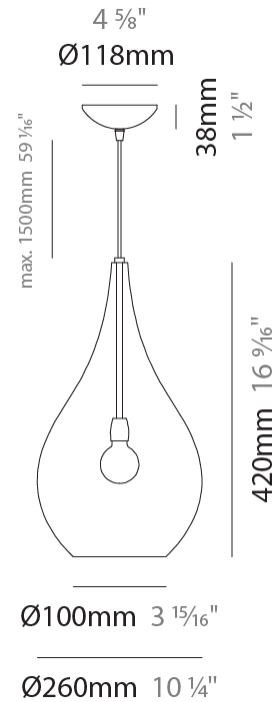

LACRIMA MONOPOINT SUSPENSION

D141055-

base number   Finish
Options

1. To build a product code in our configurator select the specify button on the base model # product page
2. To build a manual product code on this datasheet choose from the options listed below in blue font and add the suffix to the base model #

GENERAL

Series: Lacrima
Subseries: Lacrima Monopoint
Partner: Cangini & Tucci
Division: Design
Installation: Suspension
Product Type: Pendant
Mounting Location: Ceiling

PHYSICAL

Shape: Abstract
Diameter (mm): 260
Diameter (in): 10 3/4
Height (mm): 420
Height (in): 16 9/16
Max. Overall Height (mm): 1920
Max. Overall Height (in): 75 9/16
Weight (kg): 1.085
Weight (lbs): 2.39
Fixture Finish: [AMB / GRN / PNK / RUB / SKB / SMK / TOB / TRA](#)
Holder Finish: CHR
Fixture Material: Glass / Metal
Primary Material: Glass - Borosilicate
Cable Details: 1500mm Cable

ELECTRICAL

Number of Lamps: 1
Lamp Type: LED Retrofit
Bulb Included: Bulb Not Included
Max. Wattage Per Lamp (W): 8
Lamp Base: E26
Input Voltage (V): 120
Upon Request: 277Vac / GU24

LED

OPTICAL

RATINGS AND CERTIFICATIONS

Certified By: Certified for North American Standards
IP rating: IP20

PROJECT
TYPE
SPECIFIER
QUANTITY
DATE