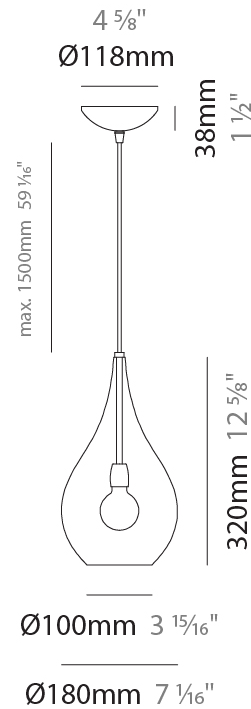

LACRIMA MONOPOINT SUSPENSION

D141054-

base number   Finish
Options

1. To build a product code in our configurator select the specify button on the base model # product page
2. To build a manual product code on this datasheet choose from the options listed below in blue font and add the suffix to the base model #

GENERAL

Series: Lacrima
Subseries: Lacrima Monopoint
Partner: Cangini & Tucci
Division: Design
Installation: Suspension
Product Type: Pendant
Mounting Location: Ceiling

PHYSICAL

Shape: Abstract
Diameter (mm): 180
Diameter (in): 7 1/8
Height (mm): 320
Height (in): 12 5/8
Max. Overall Height (mm): 1820
Max. Overall Height (in): 71 5/8
Weight (kg): 0.82
Weight (lbs): 1.81
Fixture Finish: AMB / GRN / PNK / RUB / SKB / SMK / TOB / TRA
Holder Finish: CHR
Fixture Material: Glass / Metal
Primary Material: Glass - Borosilicate
Cable Details: 1500mm Cable

ELECTRICAL

Number of Lamps: 1
Lamp Type: LED Retrofit
Bulb Included: Bulb Not Included
Max. Wattage Per Lamp (W): 4
Lamp Base: E12
Input Voltage (V): 120

LED

OPTICAL

RATINGS AND CERTIFICATIONS

Certified By: Certified for North American Standards
IP rating: IP20

PROJECT	_____
TYPE	_____
SPECIFIER	_____
QUANTITY	_____
DATE	_____