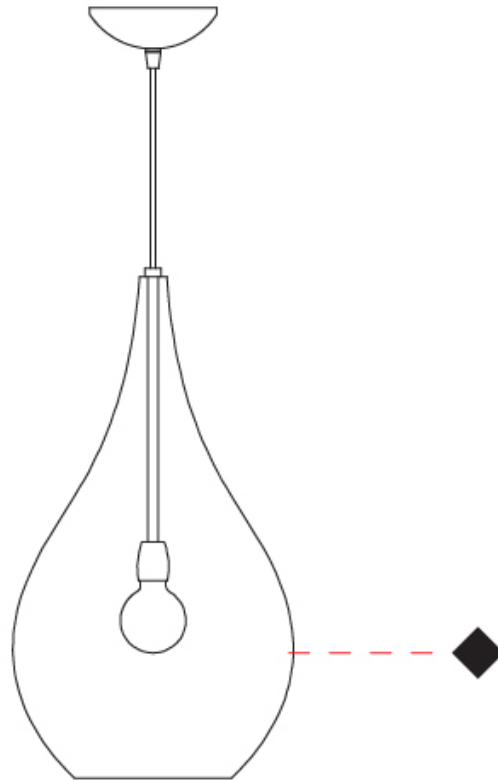

LACRIMA MONOPOINT SUSPENSION

D141055-

PROJECT

TYPE

SPECIFIER

QUANTITY

DATE

D